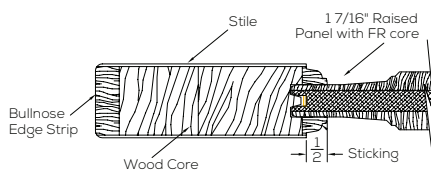

- Fire door designs complement Simpson interior door designs for architectural consistency throughout your home
- Nearly unlimited design flexibility
- Choose from four profiles – traditional ovolo, shaker, square step or bevel
- Three panel types available – 3/4" flat, 1-7/16" double hip-raised or 1-7/16" scoop single hip-raised
- Order in any size up to 3'6" wide and 8'0" tall
- Choose from virtually any wood species
- Excellent finishing characteristics
- Select decorative options to meet your design needs:
 - » Arched rail components
 - » V-groove raised panels

9266 RP
Shown in poplar

9360 SHAKER FP
Shown in cherry

9255 FP
Shown in Douglas fir

49220
Shown in walnut

PROFILE OPTIONS

RAISED PANEL FIRE DOORS

FLAT PANEL FIRE DOORS

SHAKER FLAT PANEL FIRE DOORS