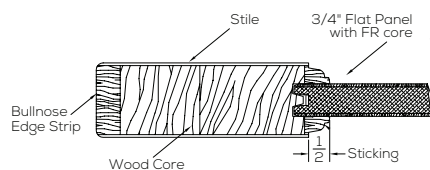

- Fire door designs complement Simpson interior door designs for architectural consistency throughout your home
- Nearly unlimited design flexibility
- Choose from four profiles – traditional ovolo, shaker, square step or bevel
- Three panel types available – 3/4" flat, 1-7/16" double hip-raised or 1-7/16" scoop single hip-raised
- Order in any size up to 3'6" wide and 8'0" tall
- Choose from virtually any wood species
- Excellent finishing characteristics
- Select decorative options to meet your design needs:
 - » Arched rail components
 - » V-groove raised panels

9266 RP
Shown in poplar

9360 SHAKER FP
Shown in cherry

9255 FP
Shown in Douglas fir

49220
Shown in walnut

PROFILE OPTIONS

RAISED PANEL FIRE DOORS

FLAT PANEL FIRE DOORS

SHAKER FLAT PANEL FIRE DOORS